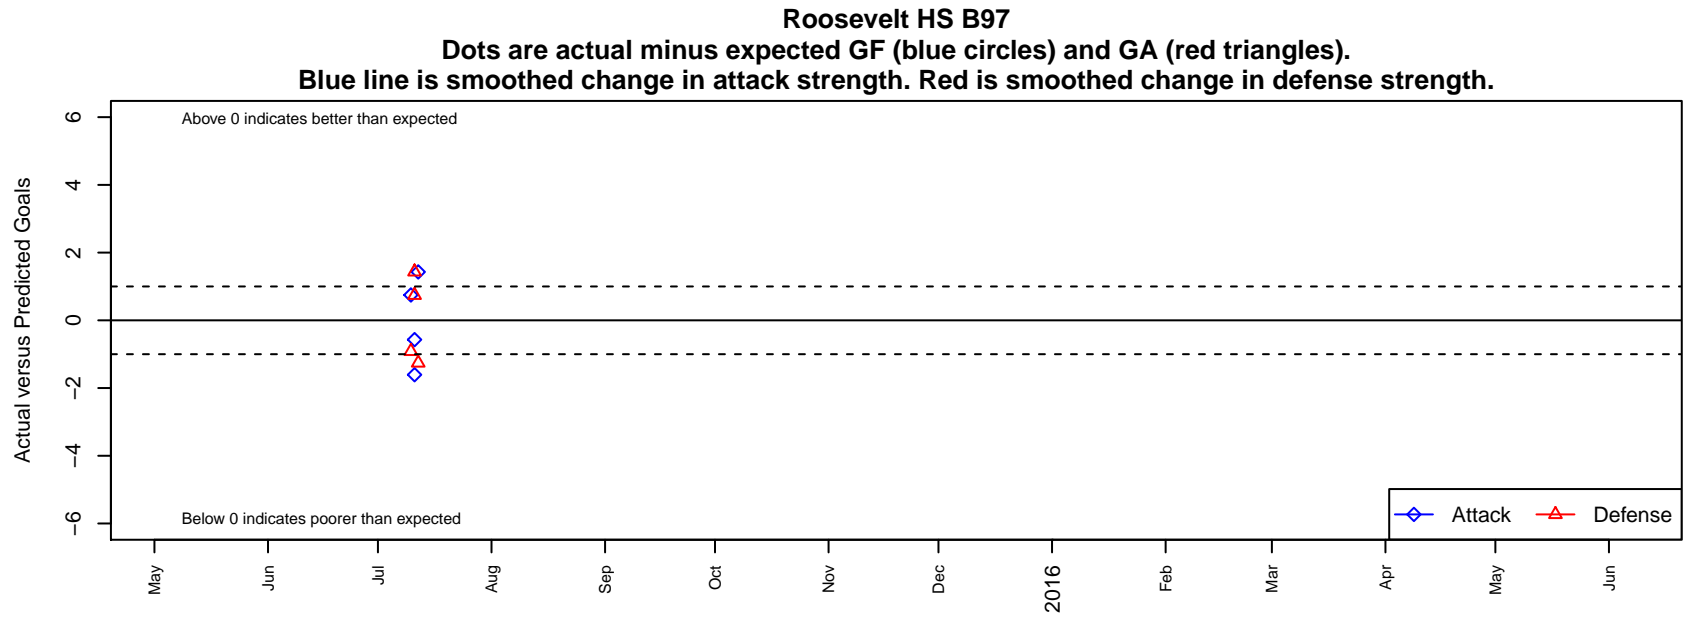

# Roosevelt HS B97

Seattle, WA  
B97 total strength=1482  
attack=17.46 defense=6.47

alt names used:  
RHS ROOSEVELT RR U18

Venues played:  
2015 PCU Summer Classic HS (U17-19) Red

<b>date</b>	<b>home</b>		<b>away</b>		<b>venue</b>	<b>pred.home</b>	<b>pred.away</b>
2015-07-12	Roosevelt HS B97	3	PCU Black B98	2	2015 PCU Summer Classic HS (U17-19) Red	1.57	0.74
2015-07-11	Pacific FC White-Cheetahs B98	2	Roosevelt HS B97	0	2015 PCU Summer Classic HS (U17-19) Red	3.43	1.61
2015-07-11	PCU Black B98	0	Roosevelt HS B97	1	2015 PCU Summer Classic HS (U17-19) Red	0.74	1.57
2015-07-10	Helena Bengals B98	3	Roosevelt HS B97	1	2015 PCU Summer Classic HS (U17-19) Red	2.08	0.25